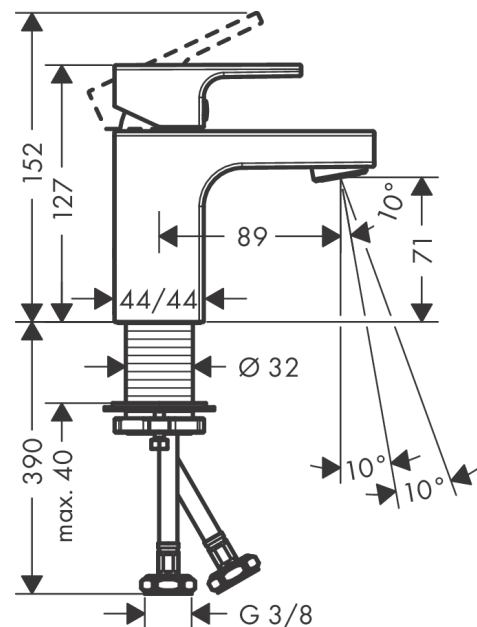

##### product features

- ComfortZone 70
- projection 89 mm
- spray type: normal spray
- swiveling spray former
- maximum flow rate at 3 bar: 5 l/min
- ceramic cartridge
- temperature limitation adjustable
- with isolated water conduction - without contact with nickel and lead
- suitable for continuous flow water heaters
- connection type: G 3/8 connections
- connection dimension: DN15

#### Scale drawing